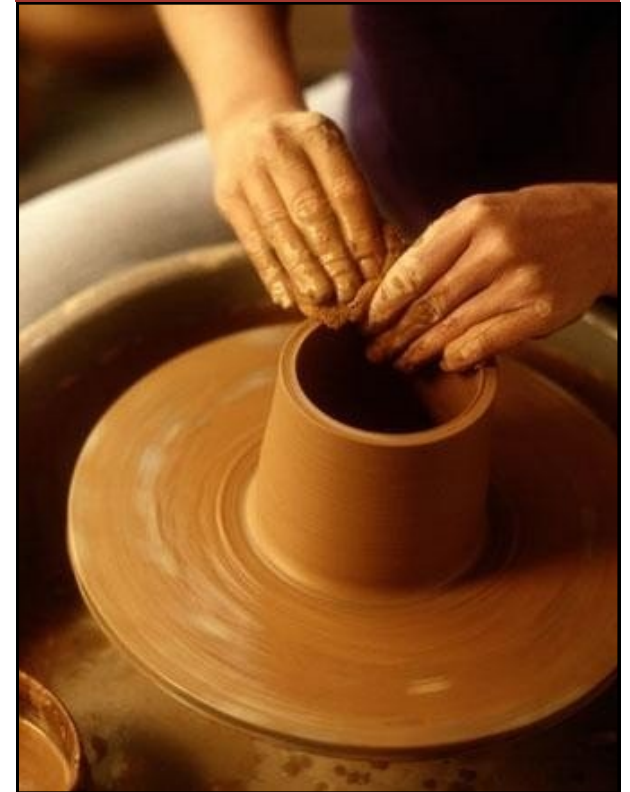

2 hr School Visits: \$8 per student

Think of the things you
could make... Come sling
some mud at Gallery One!

408 N Pearl St

Ellensburg, WA 98926

(509) 925-2670

www.gallery-one.org

Clay Classes &
Studio Access